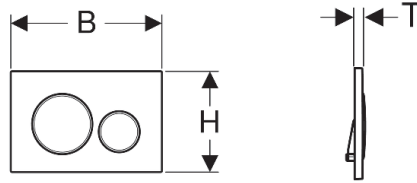

Geberit actuator plate Sigma20 for dual flush

Example image

Application purposes

- For flush actuation with Geberit Sigma concealed cisterns

Characteristics

- Front actuation
- Sound-absorbing actuator rods, tool-free fast adjustment

Technical data

Actuation force | < 20 N

Scope of delivery

- Mounting frame
- 2 distance bolts
- 2 actuator rods

Art. no.	Colour / surface	Material designation	B	H	T	
115.882.KH.1	Plate and buttons: bright chrome-plated Design rings: matt chrome-plated	Plastic	24.6 cm	16.4 cm	1.2 cm	
115.882.KJ.1	Plate and buttons: white Design rings: bright chrome-plated	Plastic	24.6 cm	16.4 cm	1.2 cm	
115.882.KK.1	Plate and buttons: white Design rings: gold-plated	Plastic	24.6 cm	16.4 cm	1.2 cm	
115.882.KL.1	Plate: white Design rings and buttons: matt chrome-plated	Plastic	24.6 cm	16.4 cm	1.2 cm	
115.882.KM.1	Plate and buttons: black Design rings: bright chrome-plated	Plastic	24.6 cm	16.4 cm	1.2 cm	
115.882.KN.1	Plate and buttons: matt chrome-plated Design rings: bright chrome-plated	Plastic	24.6 cm	16.4 cm	1.2 cm	
115.882.SN.1	Plate and buttons: brushed, easy-to-clean coated Design rings: polished	Stainless steel	24.6 cm	16.4 cm	1.2 cm	
115.882.JQ.1	Plate and buttons: matt chrome-coated, easy-to-clean coated Design rings: bright chrome-plated	Plastic	24.6 cm	16.4 cm	1.2 cm	
115.882.JT.1	Plate and buttons: white matt coated, easy-to-clean coated Design rings: bright chrome-plated	Plastic	24.6 cm	16.4 cm	1.2 cm	
115.882.14.1	Plate and button: black matt coated, easy-to-clean coated Design rings: bright chrome-plated	Plastic	24.6 cm	16.4 cm	1.2 cm	
115.882.11.1	Plate and buttons: white Design rings: matt white	Plastic	24.6 cm	16.4 cm	1.2 cm	New
115.882.01.1	Plate and buttons: white matt coated, easy-to-clean coated Design rings: white	Plastic	24.6 cm	16.4 cm	1.2 cm	New
115.882.DW.1	Plate and buttons: black Design rings: matt black	Plastic	24.6 cm	16.4 cm	1.2 cm	New