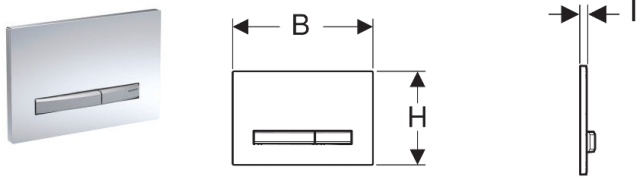

Geberit actuator plate Sigma50 for dual flush, metal colour chrome-plated

Example image

Application purposes

- For flush actuation with Geberit Sigma concealed cisterns

Technical data

Actuation force | < 20 N

Characteristics

- Front actuation
- Easy-to-clean coated actuator buttons
- Sound-absorbing actuator rods, tool-free fast adjustment

Scope of delivery

- Mounting frame
- 2 distance bolts
- 2 actuator rods

Art. no.	Colour / surface	Material designation	B	H	T	
115.788.11.2	Base plate and buttons: chrome-plated Cover plate: white	Die-cast zinc / plastic	24.6 cm	16.4 cm	1.3 cm	
115.788.21.2	Base plate and buttons: chrome-plated Cover plate: bright chrome-plated	Die-cast zinc / brass	24.6 cm	16.4 cm	1.2 cm	
115.788.DW.2	Base plate and buttons: chrome-plated Cover plate: black	Die-cast zinc / plastic	24.6 cm	16.4 cm	1.3 cm	
115.788.GH.2	Base plate and buttons: chrome-plated Cover plate: chrome-plated, brushed, easy-to-clean coated	Die-cast zinc / brass	24.6 cm	16.4 cm	1.2 cm	
115.788.SD.2	Base plate and buttons: chrome-plated Cover plate: smoked glass reflective	Die-cast zinc / glass	24.6 cm	16.4 cm	1.4 cm	
115.788.SQ.2	Base plate and buttons: chrome-plated Cover plate: umber	Die-cast zinc / glass	24.6 cm	16.4 cm	1.4 cm	
115.788.TG.2	Base plate and buttons: chrome-plated Cover plate: sand grey	Die-cast zinc / glass	24.6 cm	16.4 cm	1.4 cm	
115.788.JM.2	Base plate and buttons: chrome-plated Cover plate: Mustang slate	Die-cast zinc / slate	24.6 cm	16.4 cm	1.4 cm	
115.788.00.2	Base plate and buttons: chrome-plated Cover plate: customised	Die-cast zinc	24.6 cm	16.4 cm	1 cm	
115.788.JV.2	Base plate and buttons: chrome-plated Cover plate: concrete look	Die-cast zinc / ceramic	24.6 cm	16.4 cm	1.4 cm	New
115.788.JX.2	Base plate and buttons: chrome-plated Cover plate: black walnut	Die-cast zinc / wood (natural product)	24.6 cm	16.4 cm	1.4 cm	New